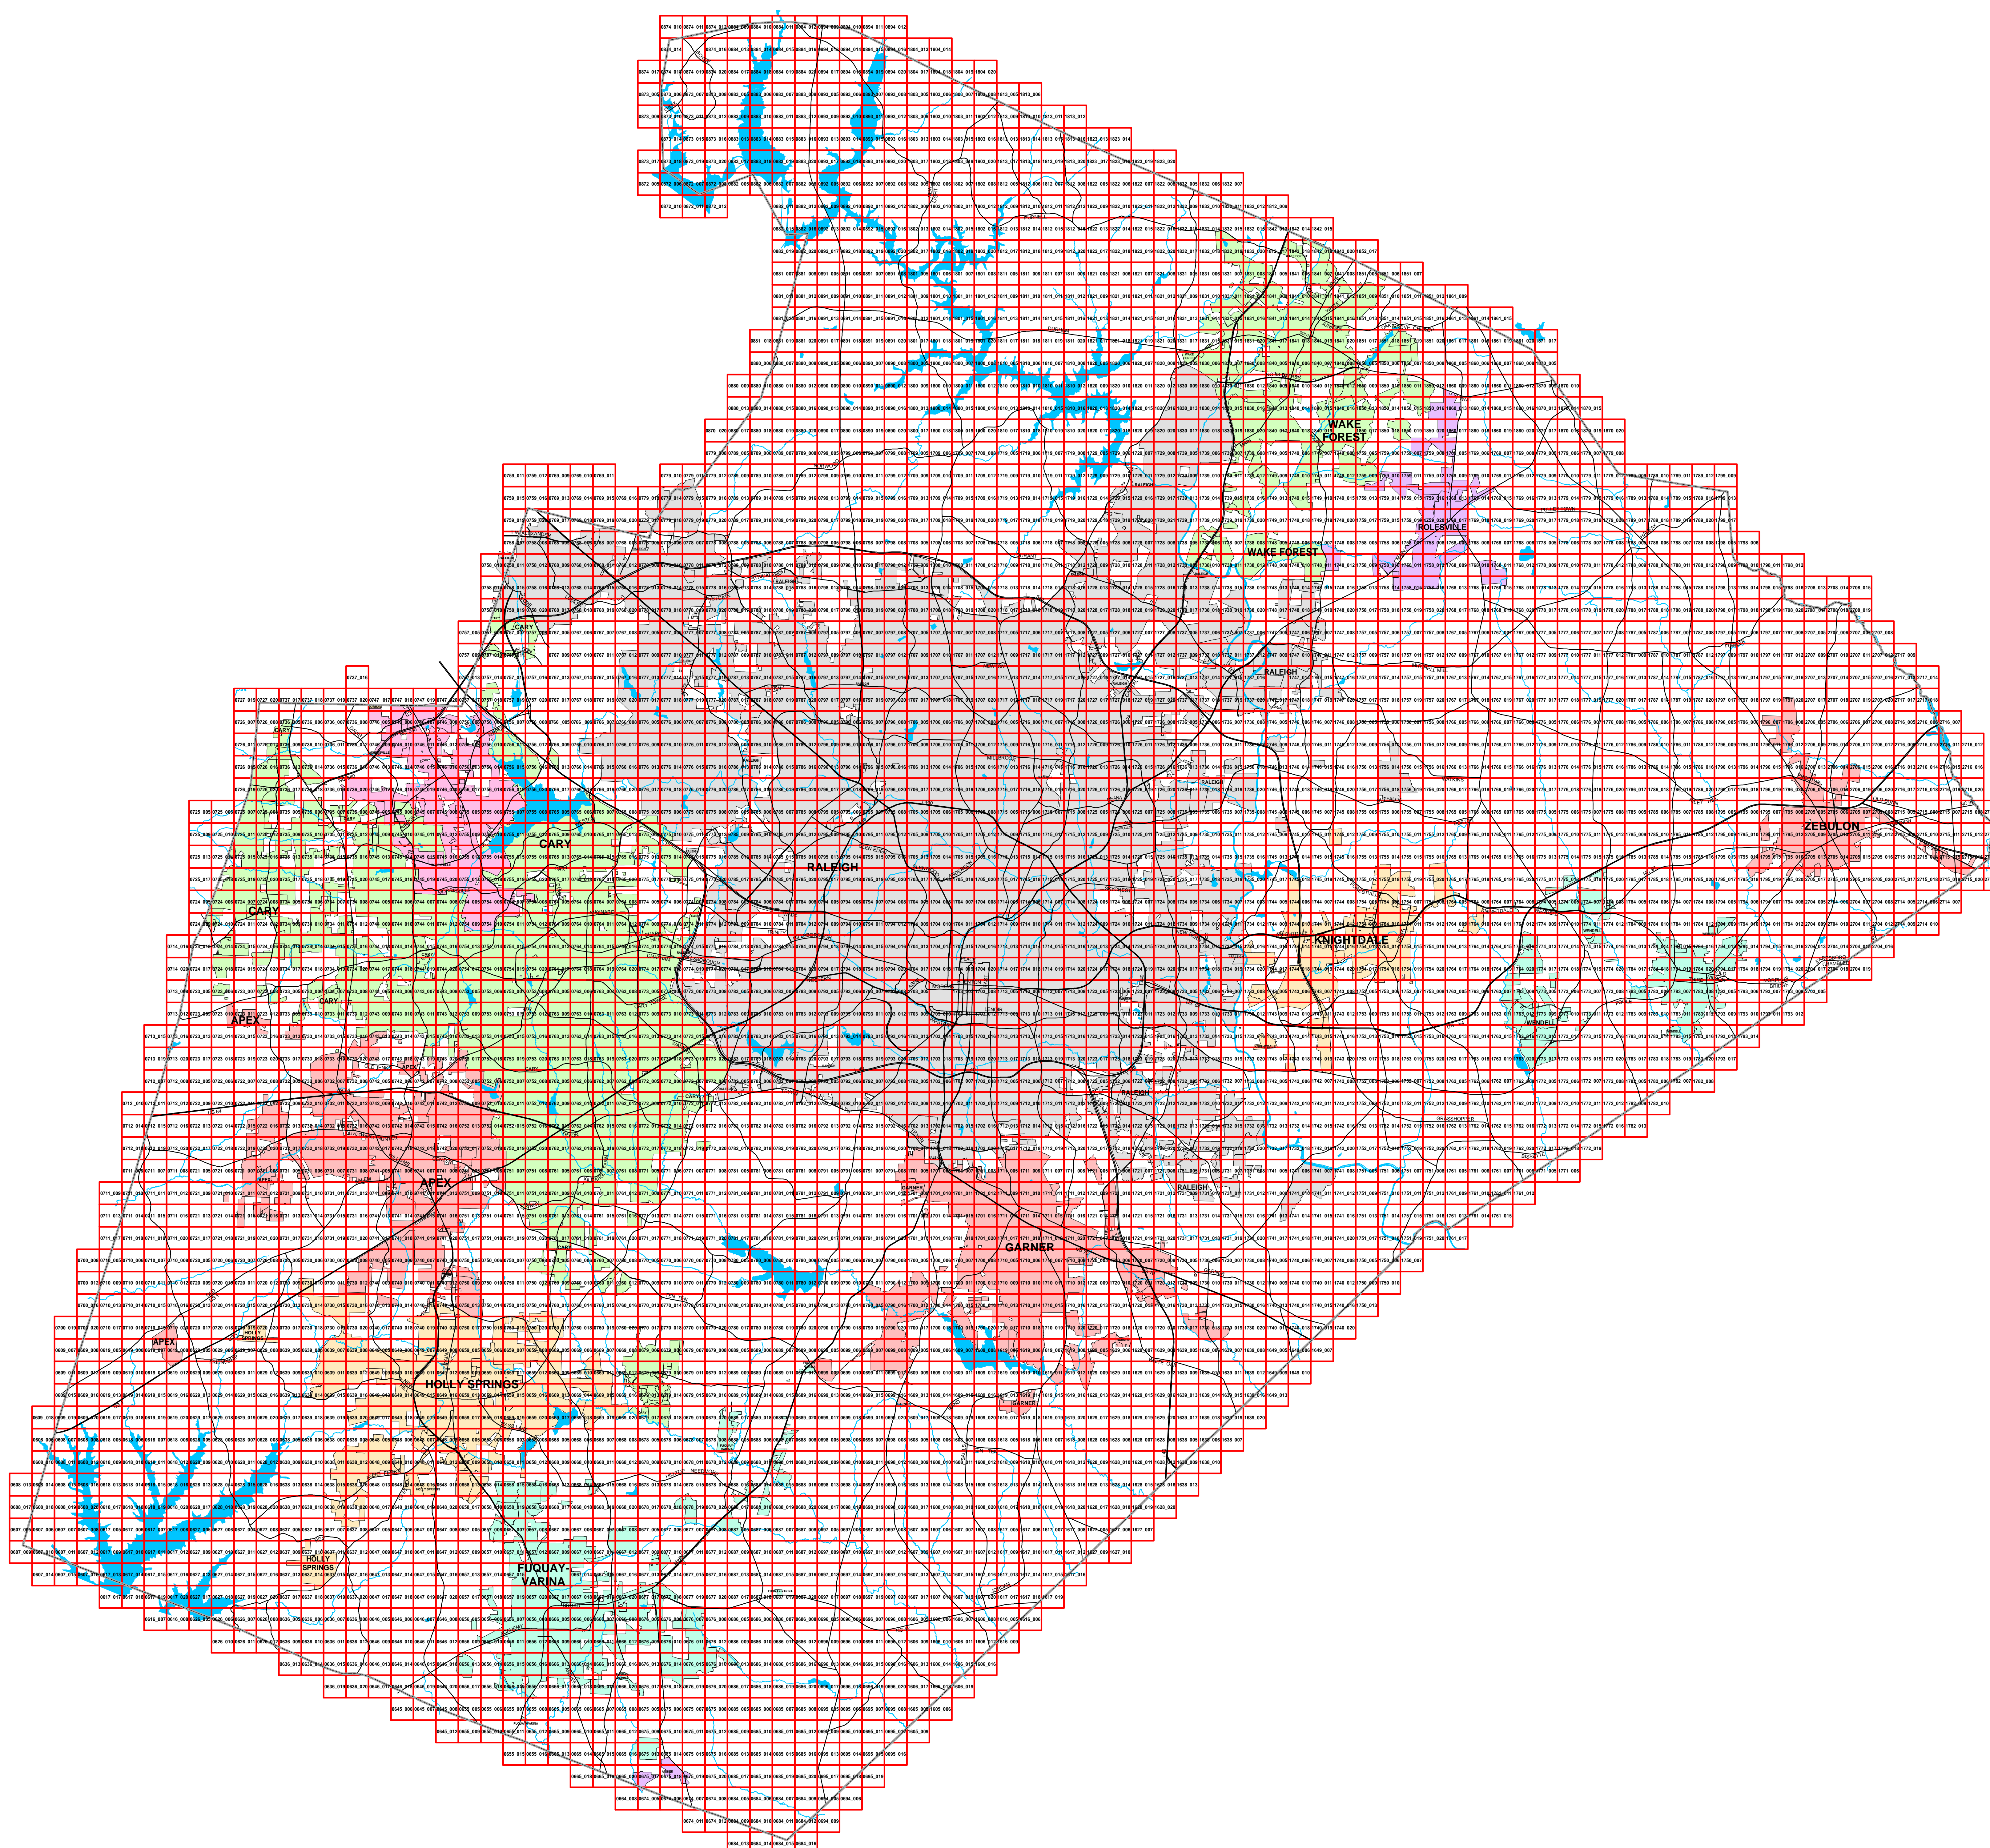

This document is a graphic representation only,
created from the best available sources.
Wake County assumes no responsibility for any errors,
or misuse of this document.

Legend

- County Boundary
- Major Roads
- 100 Scale Grid
- Major Water Bodies

Corporate Limits

LONG_NAME

- ANGIER
- APEX
- CARY
- DURHAM
- FUQUAY-VARINA
- GARNER
- HOLLY SPRINGS
- KNIGHTDALE
- MORRISVILLE
- RALEIGH
- ROLESVILLE
- WAKE FOREST
- WENDELL
- ZEBULON

1 inch equals 6,586 feet